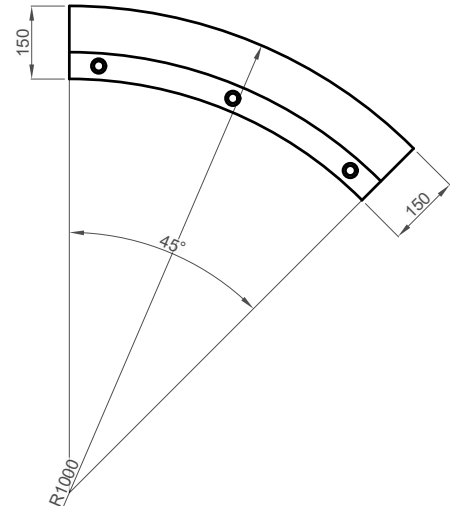

Mountable Profile

Barrier Profile

Cross Sections

Standard Pieces (Plan View)

Pieces can be cut to suit your design

1m Long Module

300mm Radius Block

500mm Radius Block

1000mm Radius Block

Unit in mm