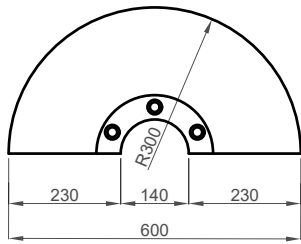

Mountable Profile

Barrier Profile

Cross Sections

Standard Pieces (Plan View)

Pieces can be cut to suit your design

1m Long Module

300mm Radius Block

500mm Radius Block

1000mm Radius Block

Unit in mm