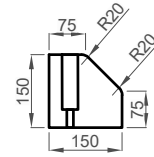

Mountable Profile

Barrier Profile

Cross Sections

Standard Pieces (Plan View)

Pieces can be cut to suit your design

1m Long Module

300mm Radius Block

500mm Radius Block

1000mm Radius Block

Unit in mm