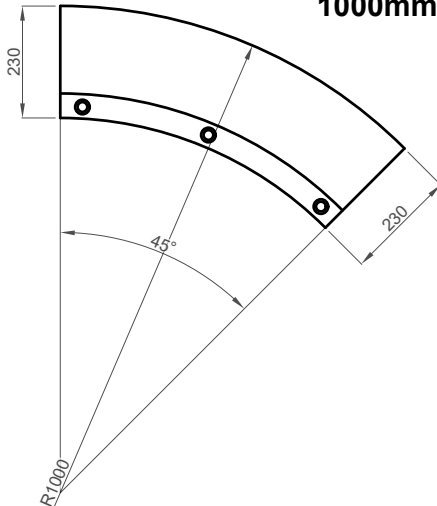

Mountable Profile

Barrier Profile

Cross Sections

Standard Pieces (Plan View)

Pieces can be cut to suit your design

1m Long Module

300mm Radius Block

500mm Radius Block

1000mm Radius Block

Unit in mm