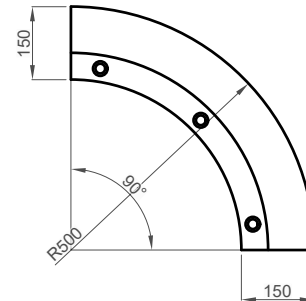

Mountable Profile

Barrier Profile

Cross Sections

Standard Pieces (Plan View)

Pieces can be cut to suit your design

1m Long Module

300mm Radius Block

500mm Radius Block

1000mm Radius Block

Unit in mm