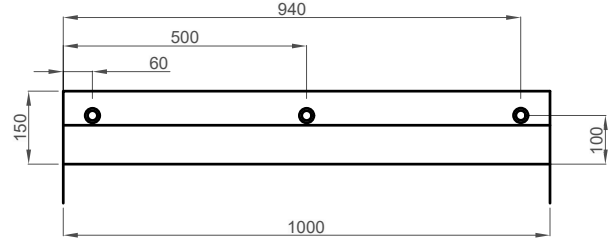

Mountable Profile

Barrier Profile

Cross Sections

Standard Pieces (Plan View)

Pieces can be cut to suit your design

1m Long Module

300mm Radius Block

500mm Radius Block

1000mm Radius Block

Unit in mm