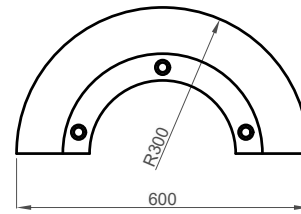

Mountable Profile

Barrier Profile

Cross Sections

Standard Pieces (Plan View)

Pieces can be cut to suit your design

1m Long Module

300mm Radius Block

500mm Radius Block

1000mm Radius Block

Unit in mm