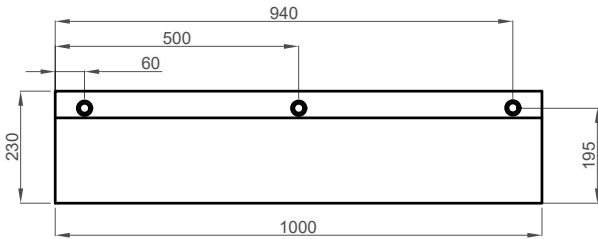

Mountable Profile

Barrier Profile

Cross Sections

Standard Pieces (Plan View)

Pieces can be cut to suit your design

1m Long Module

300mm Radius Block

500mm Radius Block

1000mm Radius Block

Unit in mm