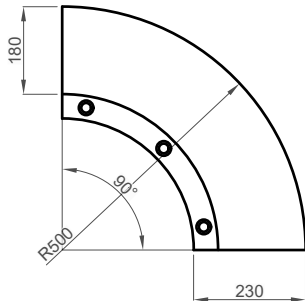

Mountable Profile

Barrier Profile

Cross Sections

Standard Pieces (Plan View)

Pieces can be cut to suit your design

1m Long Module

300mm Radius Block

500mm Radius Block

1000mm Radius Block

Unit in mm