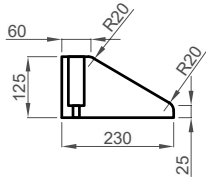

Mountable Profile

Barrier Profile

Cross Sections

Standard Pieces (Plan View)

Pieces can be cut to suit your design

1m Long Module

300mm Radius Block

500mm Radius Block

1000mm Radius Block

Unit in mm